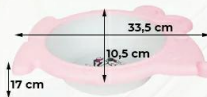

WASKOM SAFARI MIKI

GRADE WARNA :

MM

Pack Dim : L 35xW 10.5xH 17 cm
Qty/Pack : 5 Dz / Pack

deli plas