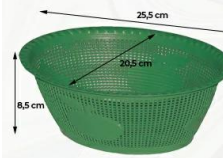

WAKUL MATAHARI 18

Pack Dim : P 70 x L 34 x T 82 cm
Qty/Pack : 12 Dz / Pack

GRADE WARNA :

Soft

deli plas

WAKUL OVAL FRUTTY

Pack Dim : P 42 x L 23 x T 123 cm
Qty/Pack : 30 Dz / Pack

GRADE WARNA :

Cemerlang

deli plas

WAKUL OVAL GALERIA

GRADE WARNA :

MM

Pack Dim : L 40 x W 33 x H 54 cm
Qty/Pack : 18 Dz / Pack

deli plas

WAKUL SAFARI BEAR