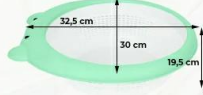

WAKUL SAFARI BEAR

GRADE WARNA :

MM

Pack Dim : L 34 x W 34 x H 74 cm
Qty/Pack : 5 Dz / Pack

deli plas